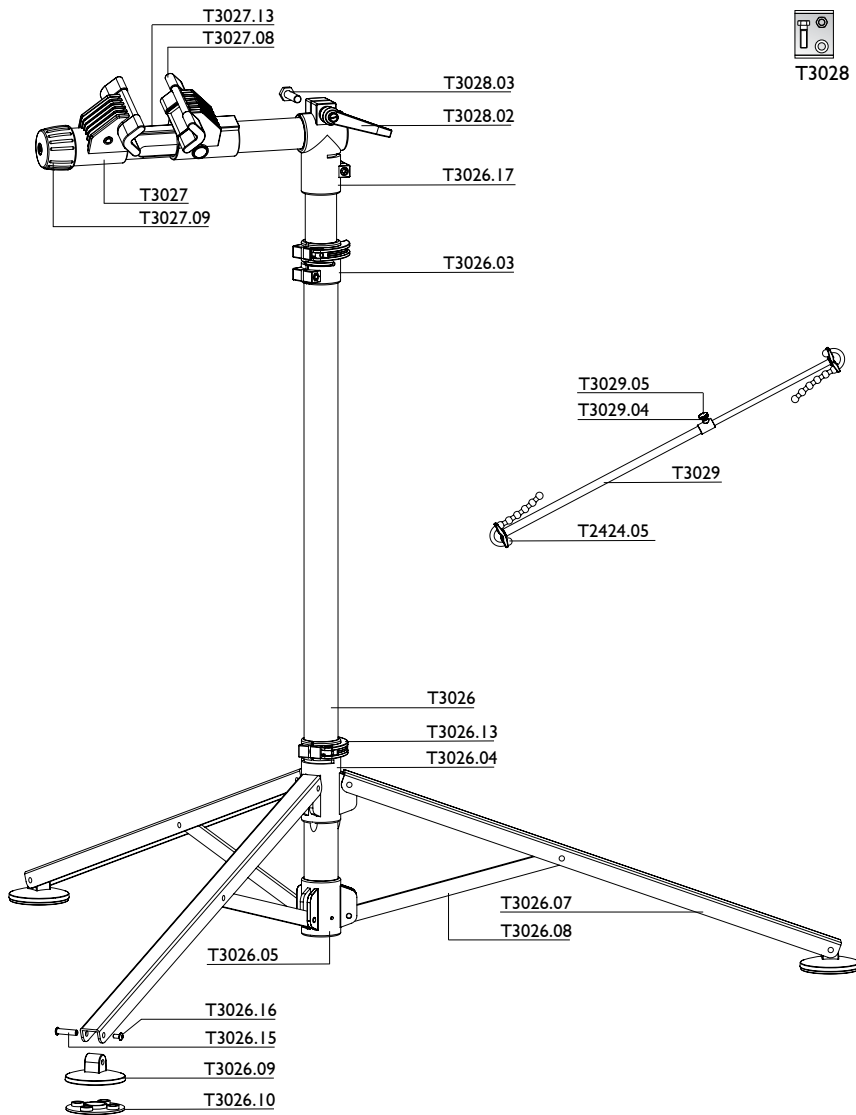

Tacx

T3025 Spider Prof

T3025.25

T3028

Spare Parts

- T2424.05** Rubber bungee
- T3025.25** Manual Spider Prof
- T3026** Stand Spider Prof complete
- T3026.03** Upper clamp tube
- T3026.04** Middle clamp tube
- T3026.05** Lower clamp tube
- T3026.07** U-profile, 710 mm
- T3026.08** Strip, 322 mm
- T3026.09** Foot Spider
- T3026.10** Rubber sole foot Spider
- T3026.13** Lever, orange
- T3026.15** Wire-tin, M5 x 28
- T3026.16** Head bolt, M5 x 10
- T3026.17** Upper clamp block
- T3027** Clamp Spider Prof complete
- T3027.08** Set of 4 plastic inserts
- T3027.13** Lay on rubber
- T3027.16** End cap
- T3028** Fitting kit Spider Prof
- T3028.02** Quick release lever
- T3028.03** Bolt, M10 x 40
- T3029** Handlebar holder
- T3029.04** Head cap screw, M5 x 12
- T3029.05** Star nut

Packaging

- T3025** 122 x 25,5 x 14 cm 8,18 kg