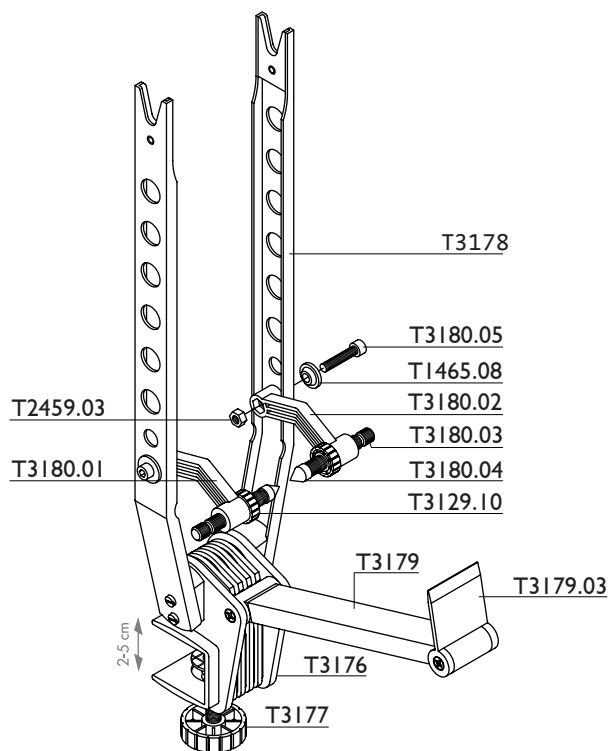

Tacx

T3175 Exact

T3175.25

T3180

Spare Parts

T1110.03	Nut, M6
T1465.08	Washer for hinge
T2459.03	Lock nut, M6
T3129.10	Wing nut, M10 x 1
T3175.25	Manual Exact
T3176	Clamp piece Exact
T3177	Wing bolt Exact complete
T3178	Wheelholder set
T3179	Height meter complete
T3179.03	Height plate
T3180	Fitting kit Exact
T3180.01	Adjuster, left
T3180.02	Adjuster, right
T3180.03	Axle, M10 x 1
T3180.04	Protection cap
T3180.05	Head cap screw, M6 x 25

Packaging

T3175	48 x 14 x 8,8 cm	1,85 kg
--------------	------------------	---------