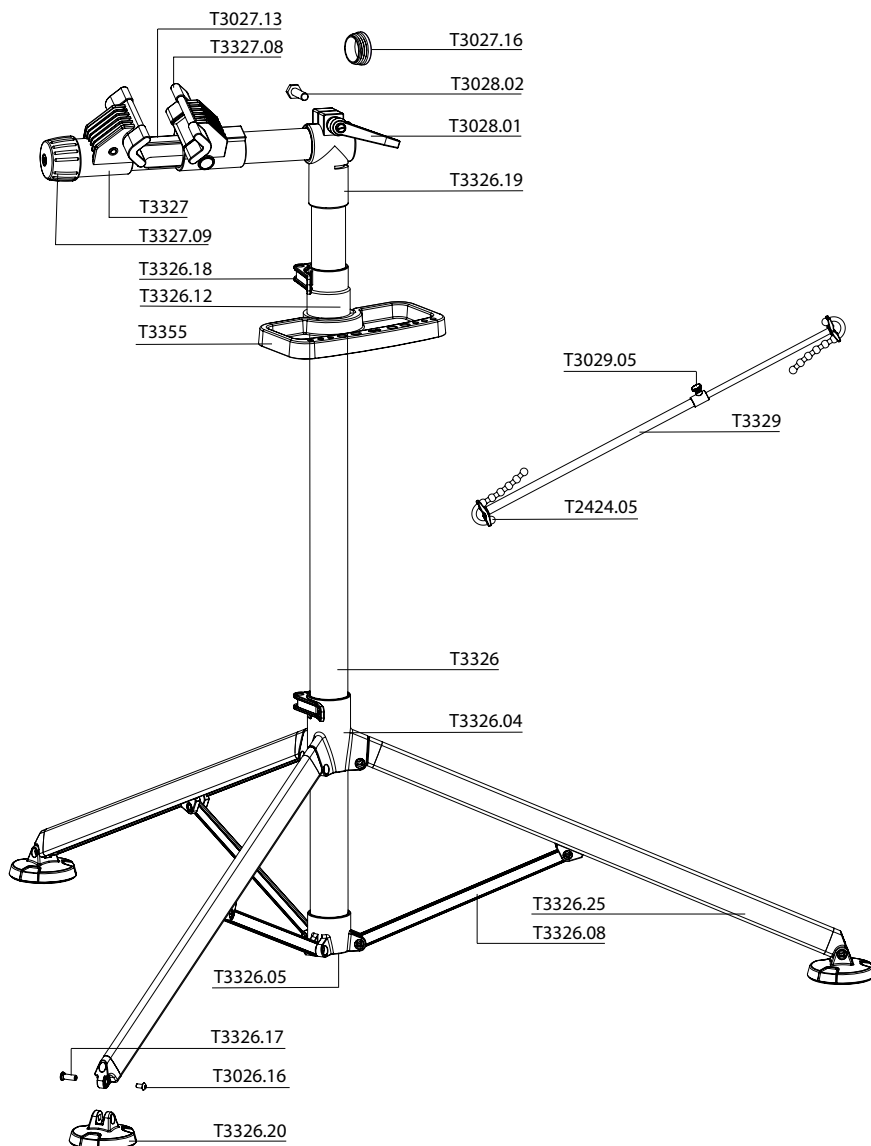

# Spider Prof T3325

# Tacx

T3325.25

T3328

- T1005.03** Allen Key 5 mm
- T2424.05** Rubber bungee
- T3026.16** Head bolt, M5 x 10
- T3027.13** Lay on rubber
- T3027.16** End cap
- T3028.01** Quick release lever
- T3028.02** Bolt, M10 x 40
- T3029.05** Star nut
- T3325.25** Manual Spider Prof
- T3326** Tripod Spider Prof complete
- T3326.04** Slide clamp Spider
- T3326.05** Lower clamp tube Spider
- T3326.08** Strip, 322 mm
- T3326.17** Wire-tin, M5 x 20
- T3326.18** Lever Spider
- T3326.19** Upper clamp tube Spider Prof
- T3326.20** Foot Spider complete
- T3326.25** Leg Tripod Spider Prof complete
- T3327** Clamp Spider Prof complete
- T3327.08** Set of 4 plastic inserts
- T3327.09** Rotary knob
- T3328** Fitting kit Spider Prof
- T3329** Handlebar holder
- T3355** Tool tray Spider

**T3325** 120 x 30 x 15 6,0 kg