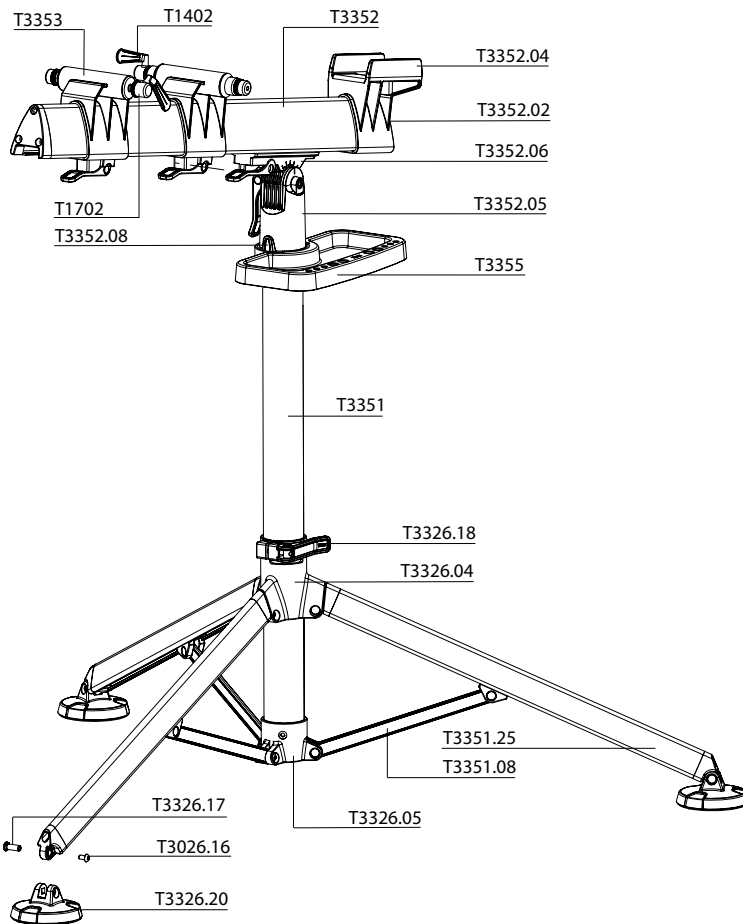

# Spider Team T3350

# Tacx

- T1005.03** Allen Key 5 mm
- T1402** Quick Release, rear wheel
- T1702** Quick release, frontwheel
- T3026.16** Head bolt, M5 x 10
- T3326.04** Slide clamp Spider
- T3326.05** Lower clamp tube Spider
- T3326.17** Wire-tin, M5 x 20
- T3326.18** Lever Spider
- T3326.20** Foot Spider complete
- T3350.25** Manual Spider Team
- T3351** Tripod Spider Team complete
- T3351.08** Strip, 232 mm
- T3351.25** Leg Tripod Spider Team complete
- T3352** Top tube Spider Team complete
- T3352.02** Frame support Spider Team
- T3352.04** Lay on rubber bracket support
- T3352.05** Upper clamp Spider Team
- T3352.06** Slide / rotate part Spider Team
- T3352.08** Lockpiece against rotating
- T3353** Frame holder, complete
- T3355** Tool tray Spider
- T3356** Fitting kit Spider Team
- T3356.01** Front forkholder 5 mm
- T3356.02** Front forkholder 9 mm
- T3356.03** Front forkholder 15 mm
- T3356.04** Front forkholder 20 mm
- T3356.05** Rear forkholder 5 mm
- T3356.06** Rear forkholder 10 mm
- T3356.07** Rear forkholder 12 mm
- T3356.08** Rear forkholder spacer 135 mm